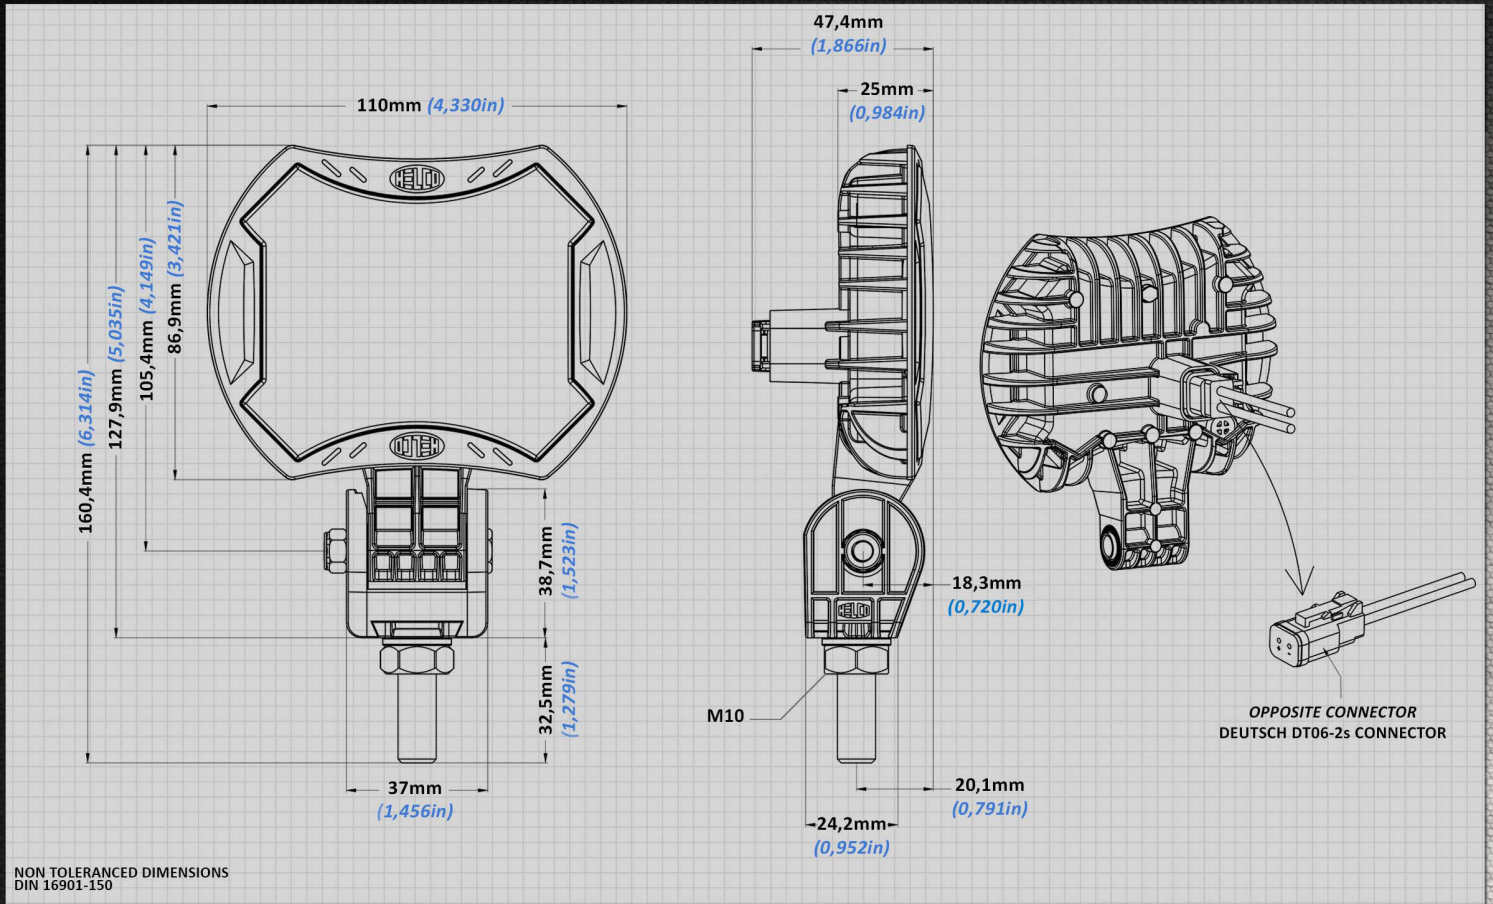

SLR110 WORKING LAMP

Compact and Elegant Design

Mid-Power LED Technology

1050 Lm

**IP69K
Waterproof**

**High Illumination
With Optimum
Reflector
Design**

**Integrated
Connector**

TECHNICAL DETAILS

Functions	Working Lamp
Operating Voltage	9V - 32V
Light Source Type	Mid-Power LEDs
Light Output	1050Lm ±%10
Color Temperature	6500K ±%10
Working Temperature	-40°C and +60°C (-40°F and +140°F)
Opposite Connector	Deutsch DT06-2s
IP Rating	IP69K
Type Approval	ECE R10
Weight	~ 172g (~0.38lb)
Dimensions (LxWxH)	160,4 x 110 x 47,4 mm (6,314 x 4,330 x 1,866 in) with Deutsch Connector

Quality is never coincidence.

İlhami TÜTEK
Founder 1973

PARTS NO

PARTS NAME

0004.3701.XXX

SLR110 9 LED WL, DEUTSCH CONNECTOR CLEAR LENS

ASSEMBLY TEMPLATE

PRODUCT SERIES

COLUMN SWITCH ARM

WORKING LAMP

BEACON LAMP

FRONT & REAR LAMP

REGISTRATION PLATE LAMP

TOOL BOX

SWITCH BOX

INTERIOR LAMP